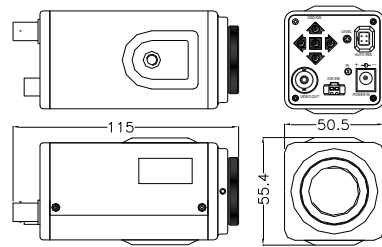

サイ・アイ株式会社

標準価格 280,000円 [消費税別]

〒135-0002 東京都江東区住吉 1-5-5-101

TEL 03-3635-2891 FAX 03-3635-2892